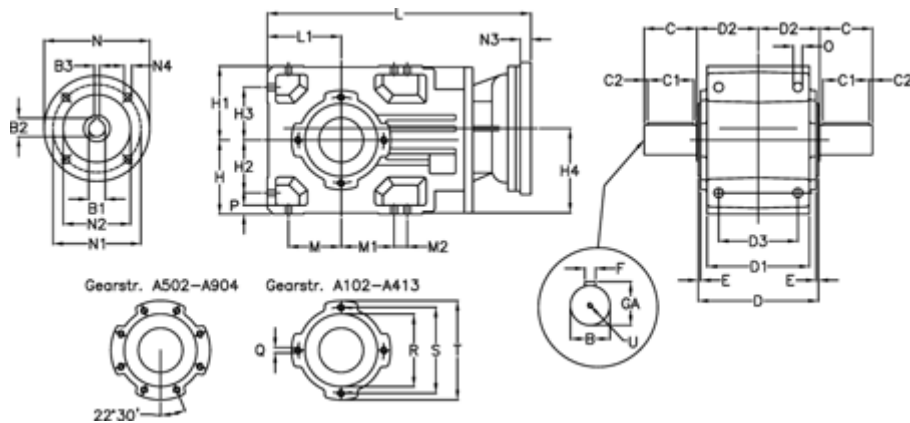

Article number: 29600207102225  
 Description: Bevel helical gearbox  
 A202UD-71-P71B5

## Measures

B = 30	D1 = 110	H1 = 80	M2 = 0	Q = M8x15
B1 = 14	D2 = 73	H2 = 60.0	N = 160	R = 95
B2 = 16.3	D3 = 90	H3 = 60.0	N1 = 130	S = 115
B3 = 5	Description = A202UD-xx-P71 B5	H4 = 93.0	N2 = 110	T = 140
C = 60	E = 3.0	L = 306.0	N3 = 0	U = M10x22
C1 = 50	F = 10	L1 = 80	N4 = M8x16	
C2 = 5.0	GA = 33.0	M = 60.0	O = 9.5	
D = 136	H = 80	M1 = 60.0	P = 9	